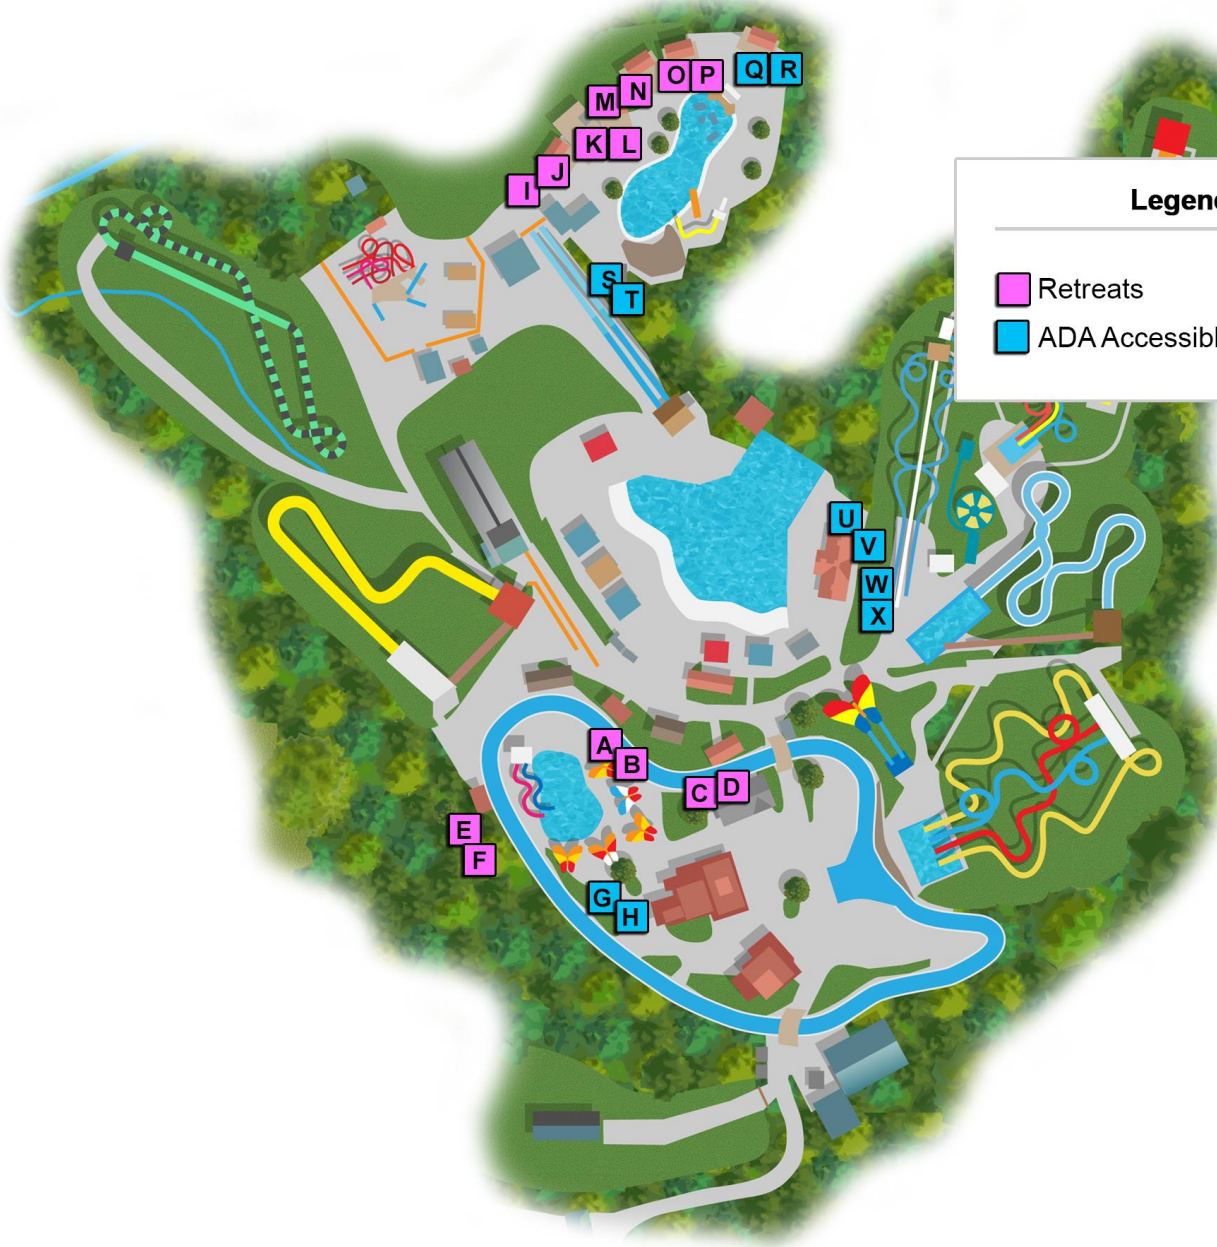

## Retreat Locations

**Legend**

---

Retreats

ADA Accessible Retreats

### Retreat Names

- A - Riverside Retreat\*
- B - Coastline Cottage\*
- C - River's Edge\*
- D - Lazy River Reservoir\*
- E - Butterfly Wings\*
- F - Streamside Dreamin'\*
- G - Creekside Oasis\*
- H - Water's Edge\*

- I - Downtime Den
- J - Cascades Cove
- K - Tadpole Place
- L - Lily Pad
- M - Dragonfly Landing
- N - Waterside Retreat
- O - Peaceful Perch
- P - Linger Lodge

- Q - Country Cove
- R - Cozy Corral
- S - Lazy Day
- T - Great Escape
- U - Sunny Day Hideaway
- V - Shady Spot
- W - Daredevil's Den
- X - Splash Haven

**\*Deluxe Retreats**